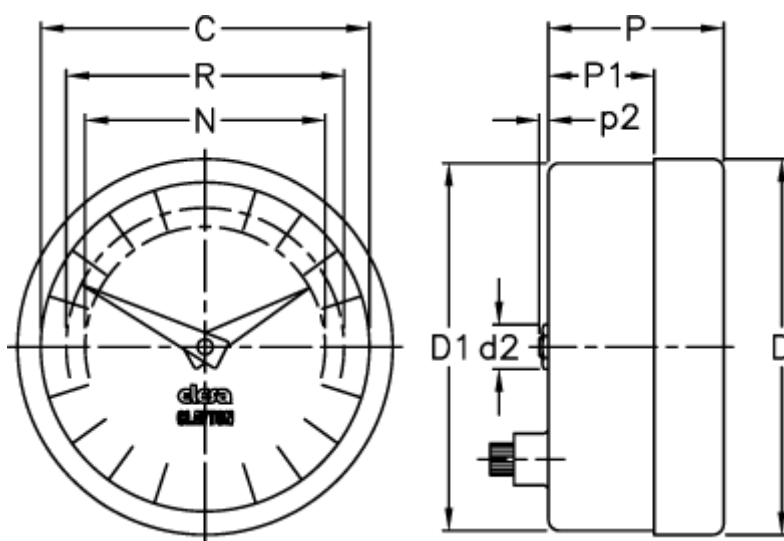

Article number: 2307025952

Description: E+G Positive drive indicator
PA05-0072-S

Measures

C = 102

R = 89

D = 112.7

D1 = 111.0

d2 = 8

N = 76

P = 32

P1 = 18.8

p2 = 1.0